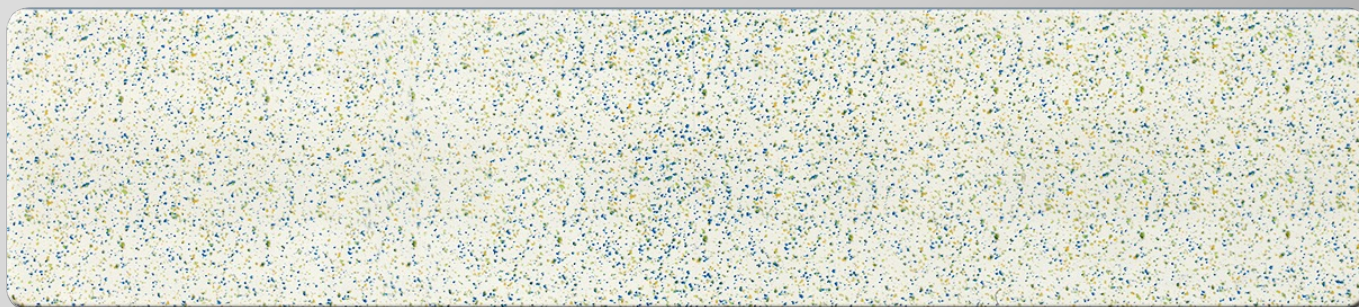

16

1. Pattern: SR015
2. Base Color: 1tone
3. Pattern Color: 3tone
4. Ink Effect: Matte