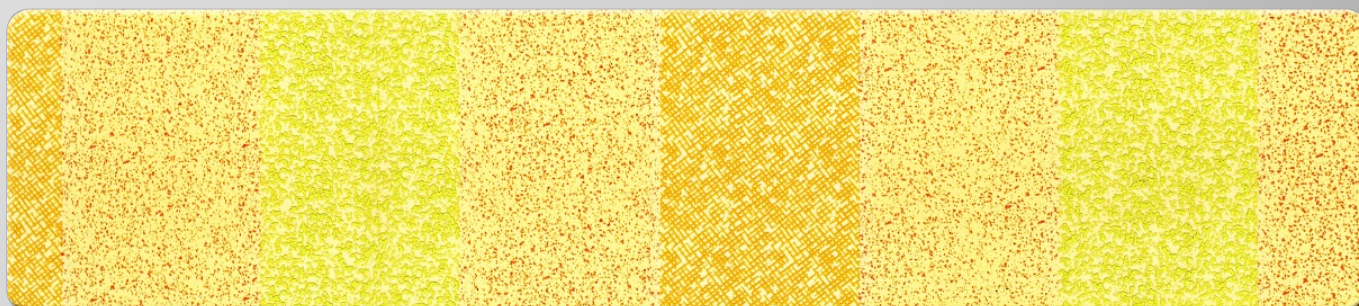

ZOTTA COLOR INK EFFECT PALETTE (13)

13. R-MAX

21

- 1. Pattern : SR012, SR025, SR029
- 2. Base Color: 1tone
- 3. Pattern Color: 1tone
- 4. Ink Effect: Matte

22

- 1. Pattern : SR008, SR015, SR021
- 2. Base Color: 1tone
- 3. Pattern Color: 3tone
- 4. Ink Effect: Matte