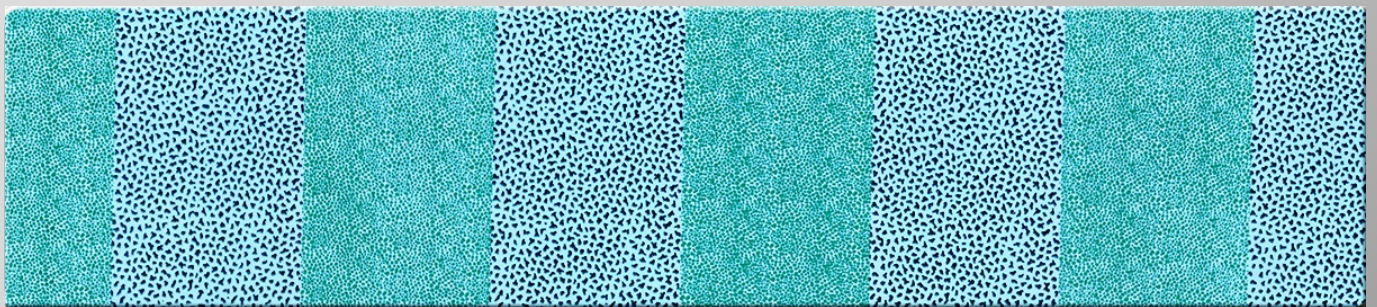

19

1. Pattern : SR001, SR011
2. Base Color: 1tone
3. Pattern Color: 2tone
4. Ink Effect : Anodized, Matte