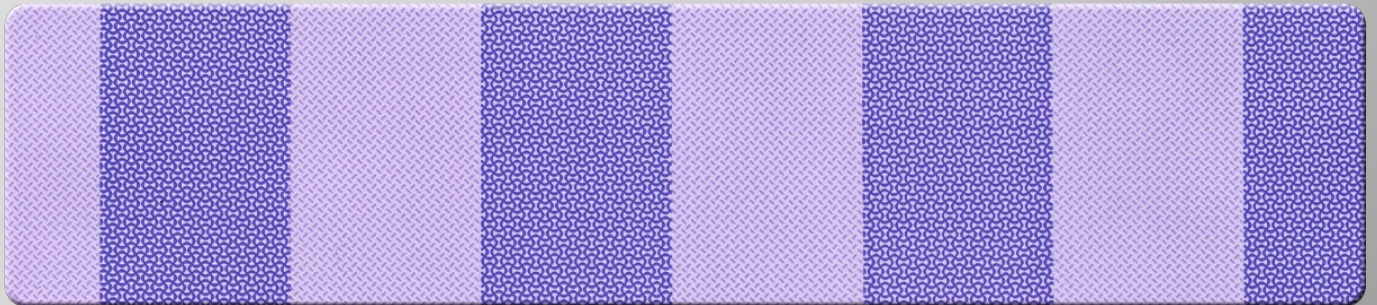

13. R-MAX

17

- 1. Pattern : SR014, SR023
- 2. Base Color: 1tone
- 3. Pattern Color: 1tone
- 4. Ink Effect: Matte

18

- 1. Pattern : SR004, SR016
- 2. Base Color: 1tone
- 3. Pattern Color: 2tone
- 4. Ink Effect: Matte