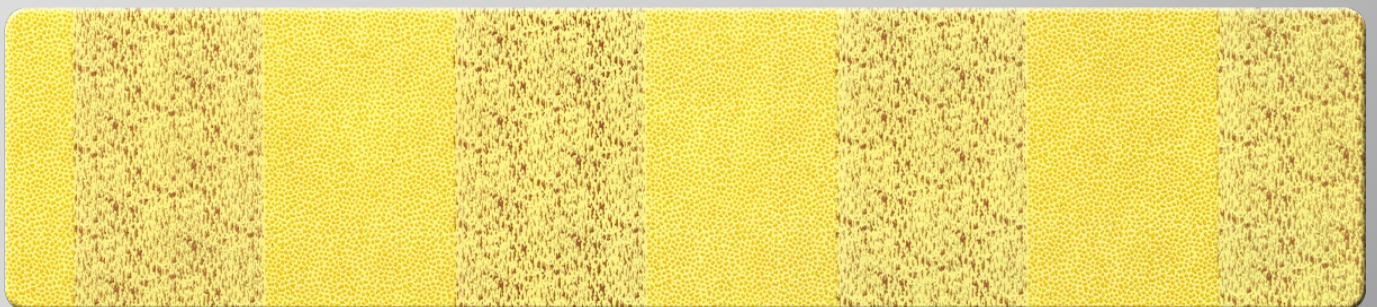

20

1. Pattern : SR009, SR010
2. Base Color: 1tone
3. Pattern Color: 2tone
4. Ink Effect : Solid, Tinted